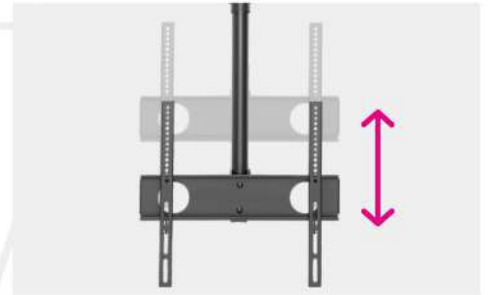

SH 40C

TV Ceiling Mount

For LCD/LED TVs

NO MORE WALL SPACE?

NO PROBLEM !

Telescopic Pole
allows quick and easy height adjustment.

Tilt VESA Plate
provides the optimal viewing angle.

Cable Management
keeps everything organized.