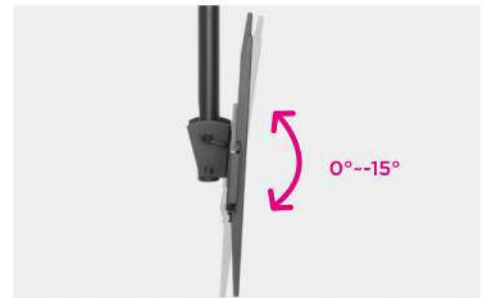

SH 40C

TV Ceiling Mount

For LCD/LED TVs

NO MORE WALL SPACE?

NO PROBLEM !

Telescopic Pole
allows quick and easy height adjustment.

Tilt VESA Plate
provides the optimal viewing angle.

Cable Management
keeps everything organized.