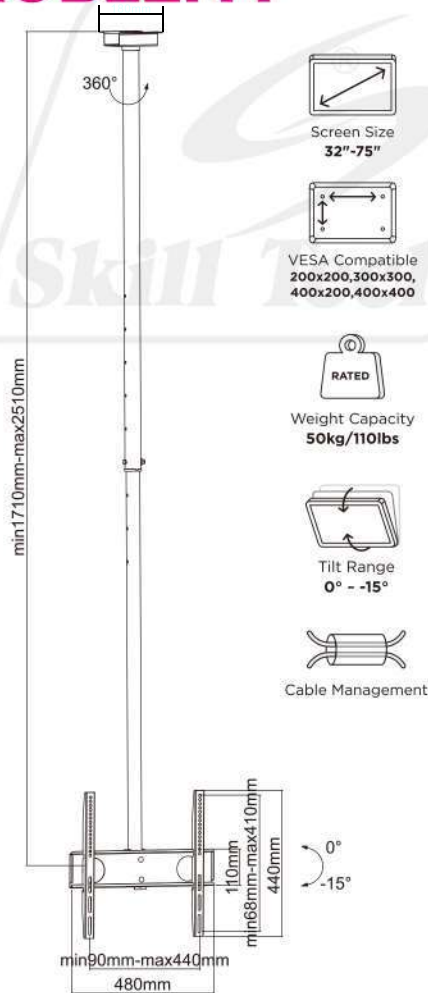

SH 40C

TV Ceiling Mount

For LCD/LED TVs

NO MORE WALL SPACE?

NO PROBLEM !

Telescopic Pole
allows quick and easy height adjustment.

Tilt VESA Plate
provides the optimal viewing angle.

Cable Management
keeps everything organized.